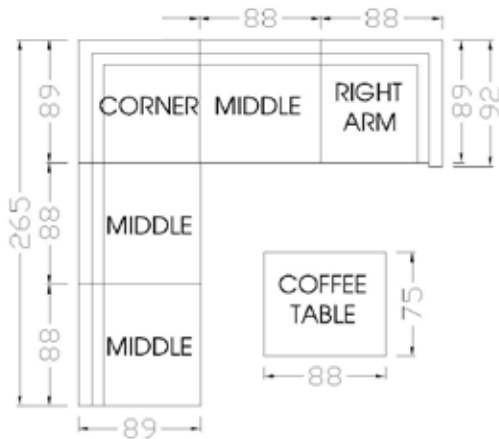

Luxor Modular - Coffee Table 88x75 with Stainless Steel Plate
Art No. 670513-11
W 34.65 x D 29.53 x H 16.93 inches
W 88 x D 75 x H 43 cm

LUXOR

CONFIGURATION

EXAMPLES

domus ventures

Alternative 1

Alternative 2