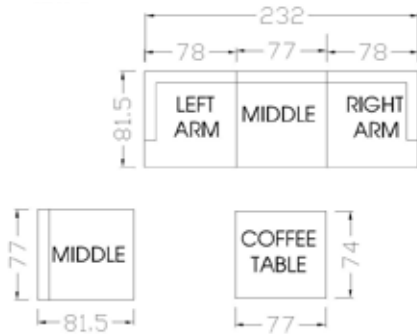

BLISS

CONFIGURATION

EXAMPLES

Alternative 1