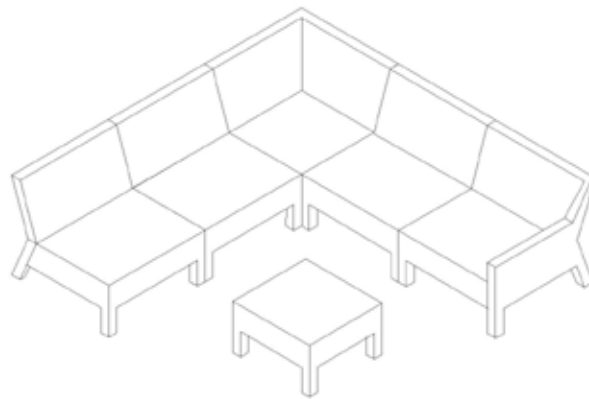

Bliss Modular - Coffee Table 77x73.5 with Stainless Steel Plate
Art No. 670667-11
W 30.31 x D 28.94 x H 18.7 inches
W 77 x D 73.5 x H 47.5 cm

BLISS

CONFIGURATION

EXAMPLES

Alternative 1

Alternative 2

Alternative 3