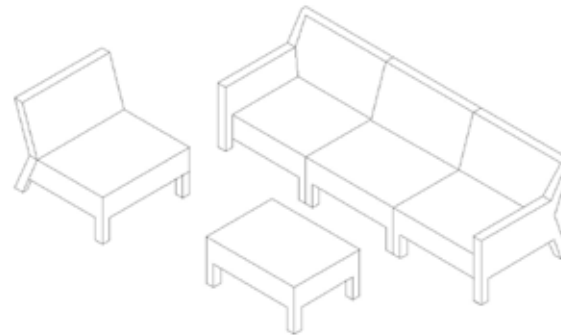

Luxor Modular - Coffee Table 88x75 with Stainless Steel Plate
Art No. 670513-11
W 34.65 x D 29.53 x H 16.93 inches
W 88 x D 75 x H 43 cm

LUXOR

CONFIGURATION

EXAMPLES

domus ventures

Alternative 1

Alternative 2