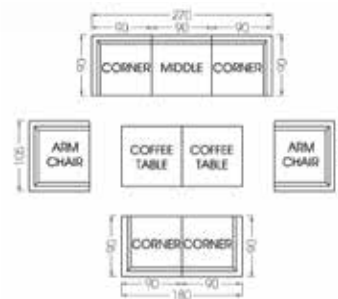

Alternative 6