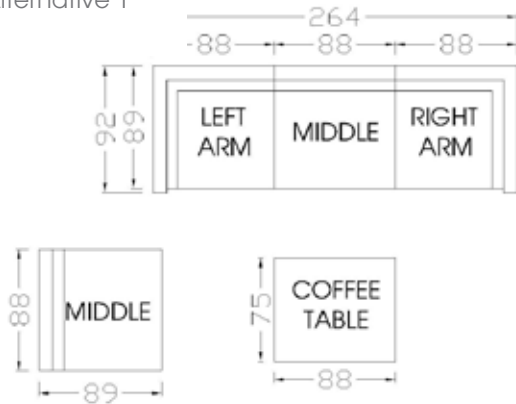

Luxor Modular - Coffee Table 88x75 with Stainless Steel Plate
Art No. 670513-11
W 34.65 x D 29.53 x H 16.93 inches
W 88 x D 75 x H 43 cm

LUXOR

CONFIGURATION

EXAMPLES

domus ventures

Alternative 1

Alternative 2