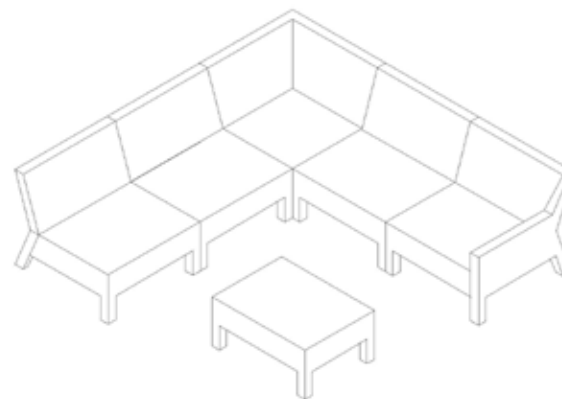

Luxor Modular - Coffee Table 88x75 with Stainless Steel Plate
Art No. 670513-11
W 34.65 x D 29.53 x H 16.93 inches
W 88 x D 75 x H 43 cm

LUXOR

CONFIGURATION

EXAMPLES

domus ventures

Alternative 1

Alternative 2