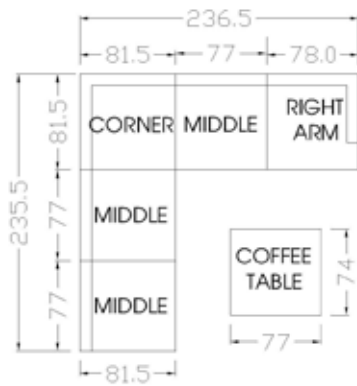

Bliss Modular - Coffee Table 77x73.5 with Stainless Steel Plate
Art No. 670667-11
W 30.31 x D 28.94 x H 18.7 inches
W 77 x D 73.5 x H 47.5 cm

BLISS

CONFIGURATION

EXAMPLES

Alternative 1

Alternative 2

Alternative 3