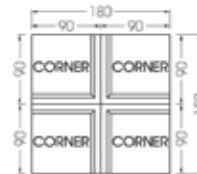

Delmar Modular - Coffee Table 90x90 with Glass and Cushion
Art No. 670413-2
W 35.43 x D 35.43 x H 11.42 inches
W 90 x D 90 x H 29 cm

DELMAR

CONFIGURATION

EXAMPLES

domus ventures

Alternative 1

Alternative 5

Alternative 2