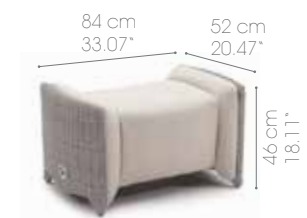

Luxor Footstool
Art No. 680096
W 33.07 x D 20.47 x H 18.11 inches
W 84 x D 52 x H 46 cm