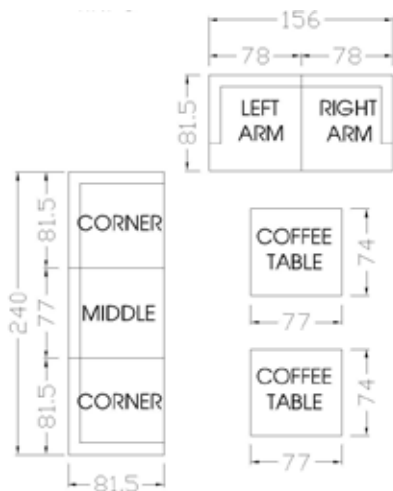

Bliss Modular - Coffee Table 77x73.5 with Stainless Steel Plate
Art No. 670667-11
W 30.31 x D 28.94 x H 18.7 inches
W 77 x D 73.5 x H 47.5 cm

BLISS

CONFIGURATION

EXAMPLES

Alternative 1

Alternative 2

Alternative 3