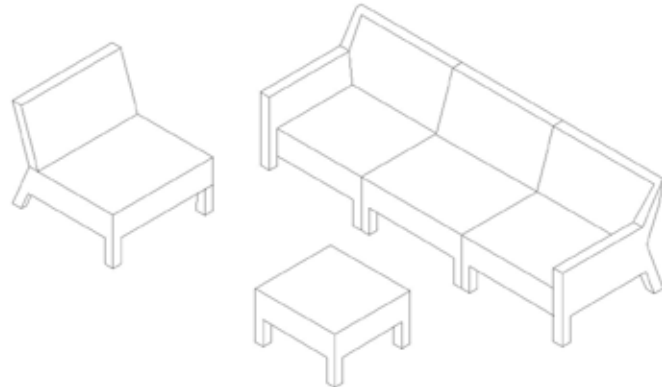

BLISS

CONFIGURATION

EXAMPLES

Alternative 1