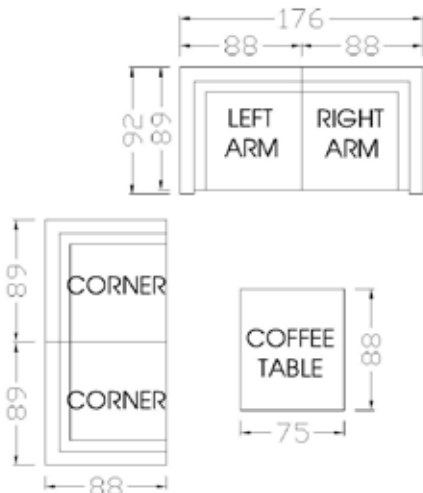

Alternative 3