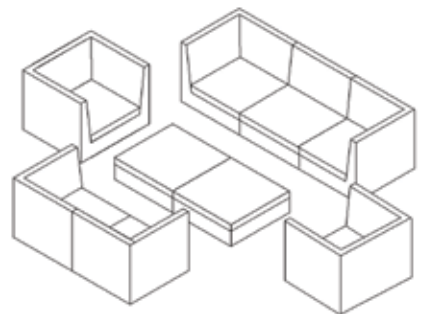

Alternative 6