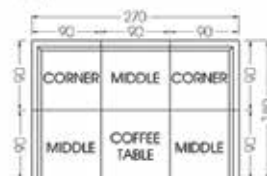

Alternative 4