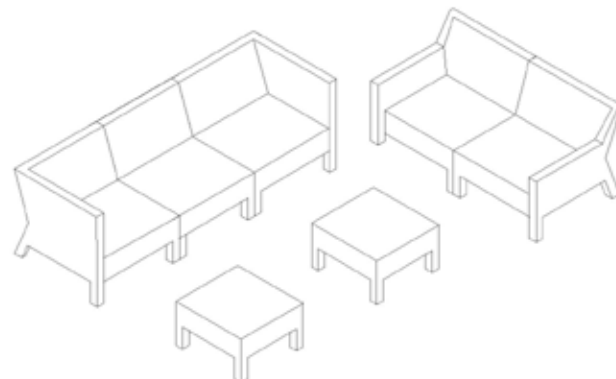

Bliss Modular - Coffee Table 77x73.5 with Stainless Steel Plate
Art No. 670667-11
W 30.31 x D 28.94 x H 18.7 inches
W 77 x D 73.5 x H 47.5 cm

BLISS

CONFIGURATION

EXAMPLES

Alternative 1

Alternative 2

Alternative 3