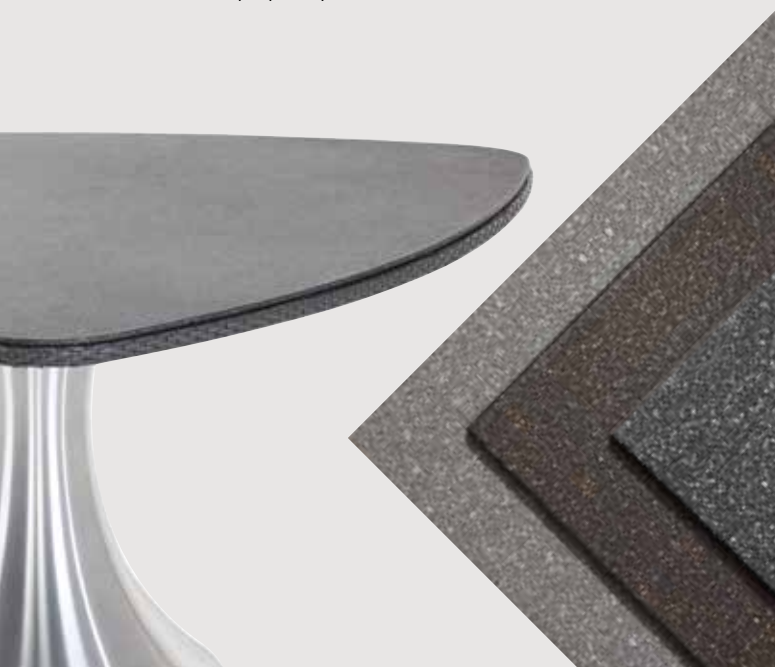

Cleaning and Maintenance

- Clean the tabletop regularly using a soft brush and lots of water.
- If heavily soiled, you may add a small amount of diluted washing-up liquid to lukewarm water, then rinse thoroughly with clean water.
- To prevent damaging your tabletop, please avoid the following:
  1. Do not cover the table with plastic or canvas tablecloth. This can encourage the growth of mould which may discolor the tabletop surface.
  2. Do not use strong chemical cleaning agents, abrasives or solvents. These will damage the surface finish.
  3. Dry-up any spillage with a damp cloth or sponge.
  4. Do not allow any spilled wine or vegetable oil to stand for any length of time as these may create stains. Clean-up quickly.