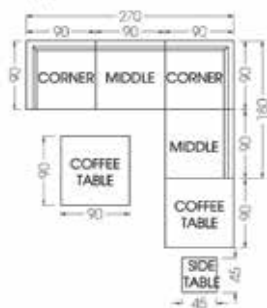

Delmar Modular - Coffee Table 90x90 with Glass and Cushion
Art No. 670413-2
W 35.43 x D 35.43 x H 11.42 inches
W 90 x D 90 x H 29 cm

DELMAR

CONFIGURATION

EXAMPLES

domus ventures

Alternative 1

Alternative 5

Alternative 2