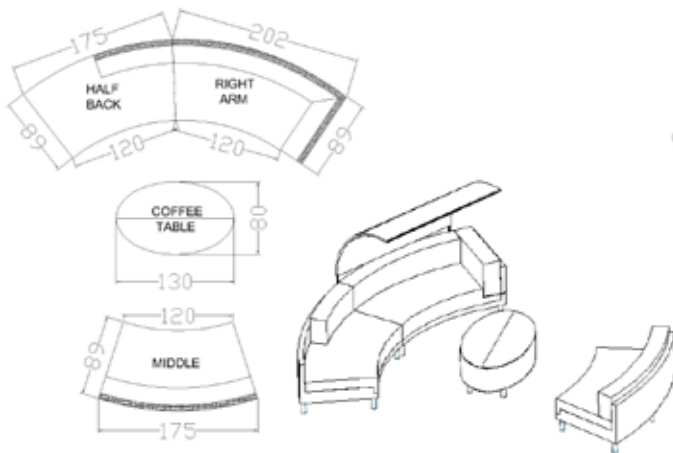

Alternative 3

Alternative 4