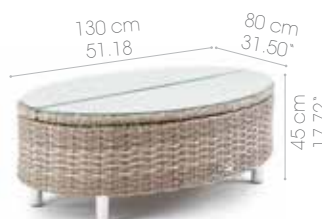

Pienza Modular - Lift-Top Coffee Table 130x80
Art No. 670690
W 51.18 x D 31.50/55.12 x H 17.72/23.62 inches
W 130 x D 80/140 x H 45/60 cm