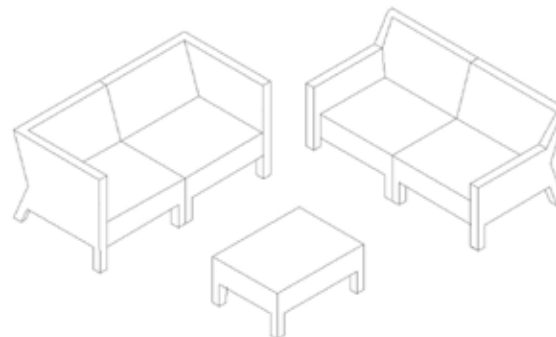

Alternative 3