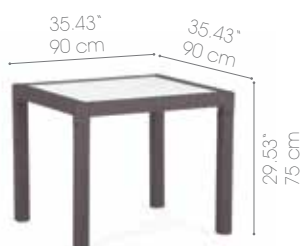

**Stock is available in Coffee 6x1.6 only*

BRISBANE

Brisbane Stackable Armchair
 Art No. 653229
 W 22.05 x D 23.62 x H 36.61 inches
 W 56 x D 60 x H 93 cm

Coffee

SDP Ivory

Brisbane (Verona) Square Dining Table 90x90
 Art No. 670162
 W 35.43 x D 35.43 x H 29.53 inches
 W 90 x D 90 x H 75 cm