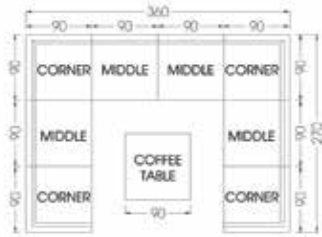

Delmar Modular - Coffee Table 90x90 with Glass and Cushion
Art No. 670413-2
W 35.43 x D 35.43 x H 11.42 inches
W 90 x D 90 x H 29 cm

DELMAR

CONFIGURATION

EXAMPLES

domus ventures

Alternative 1

Alternative 5

Alternative 2