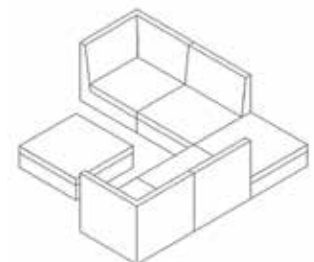

Alternative 7