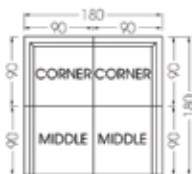

Alternative 3