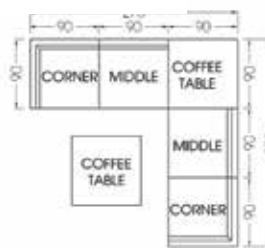

Alternative 7